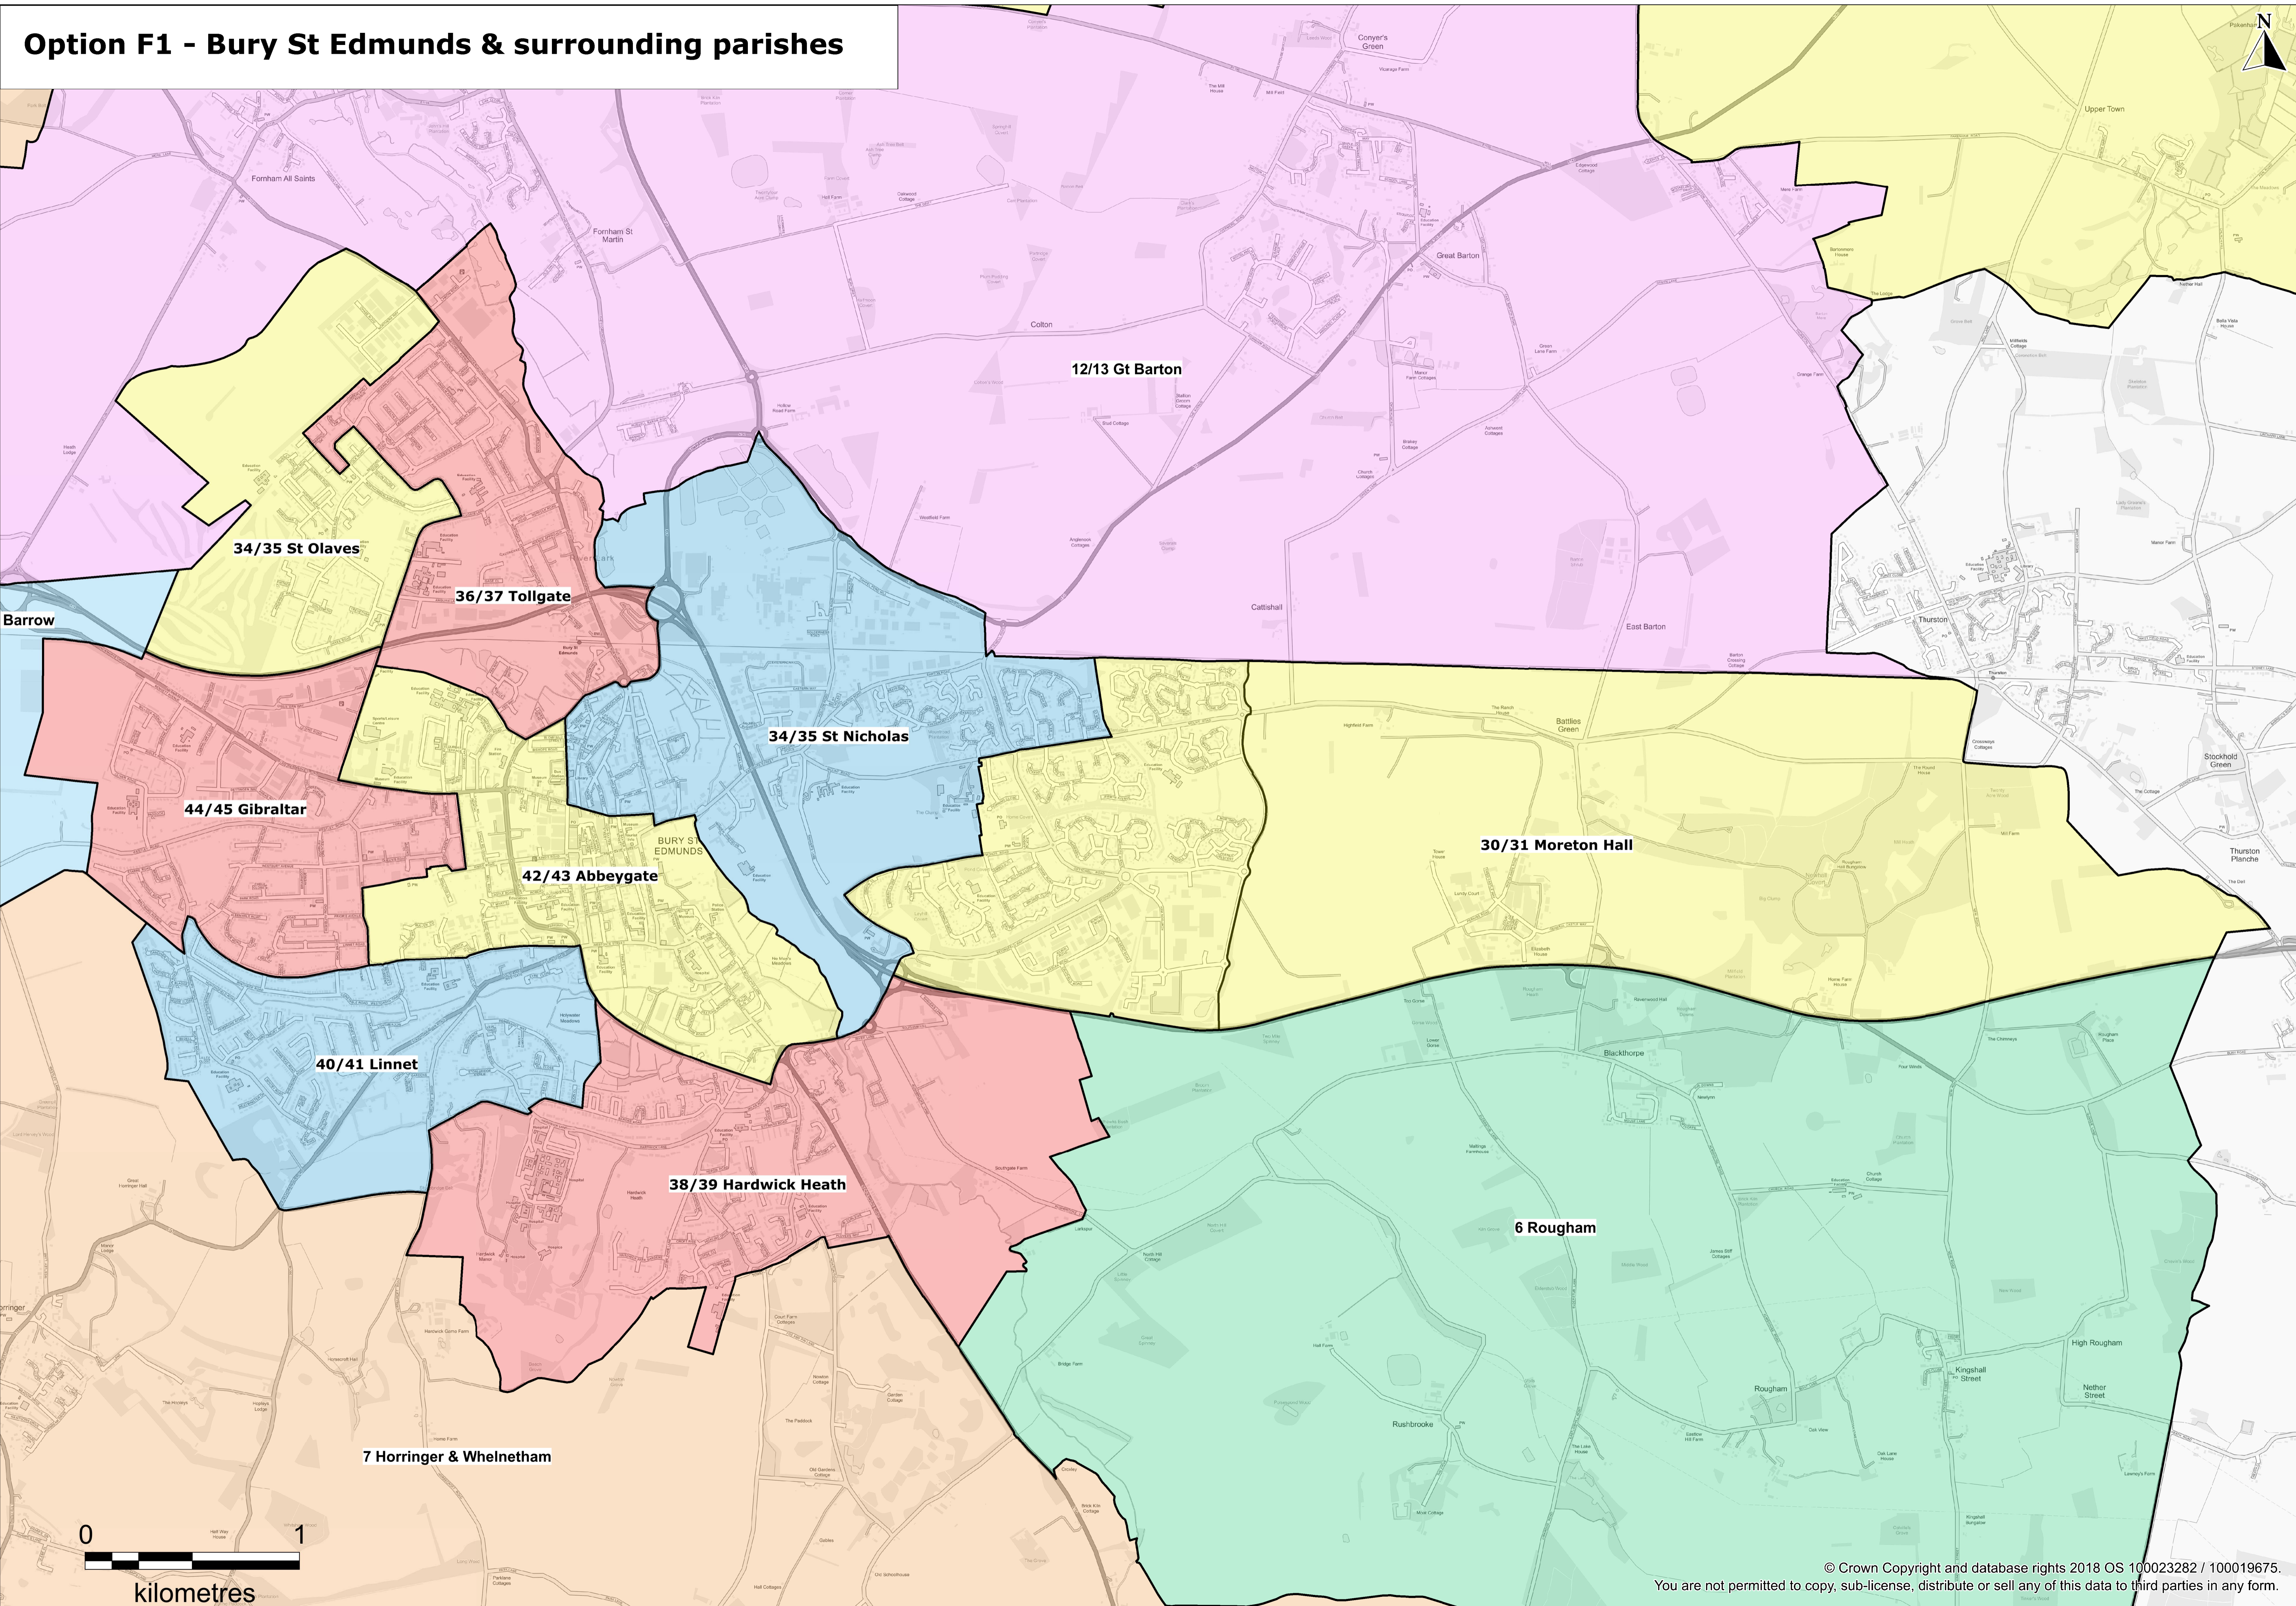

Option F1 - Bury St Edmunds & surrounding parishes

12/13 Gt Barton

34/35 St Olaves

36/37 Tollgate

34/35 St Nicholas

44/45 Gibraltar

42/43 Abbeygate

30/31 Moreton Hall

40/41 Linnet

38/39 Hardwick Heath

6 Rougham

7 Horringer & Whelnetham